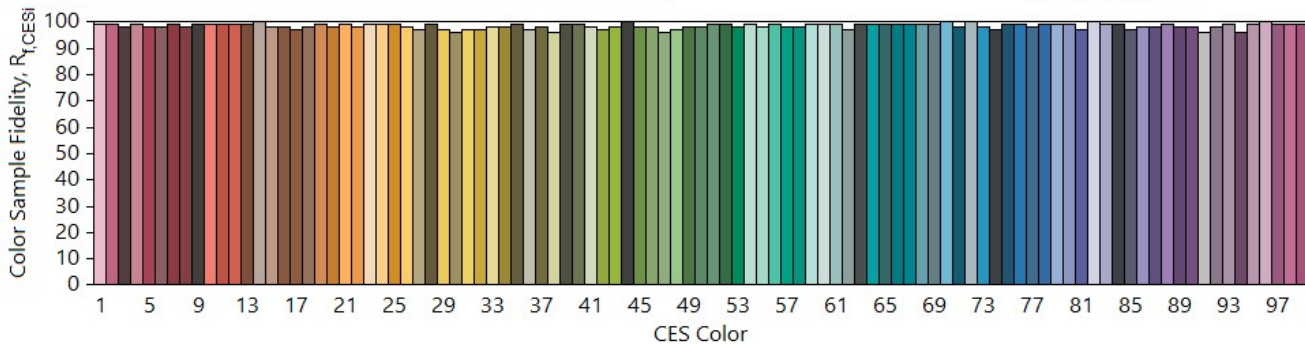

IES TM-30-18 Color Rendition Report

Source: LED

Manufacturer: Waveform Lighting

Date: June 10 2023

Model: ABSOLUTE SERIES 6500K

Notes:

x 0.3132
y 0.3264
u' 0.1992
v' 0.4670

CIE 13.3-1995
(CRI)
 R_a 99
 R_g 97

Colors are for visual orientation purposes only.