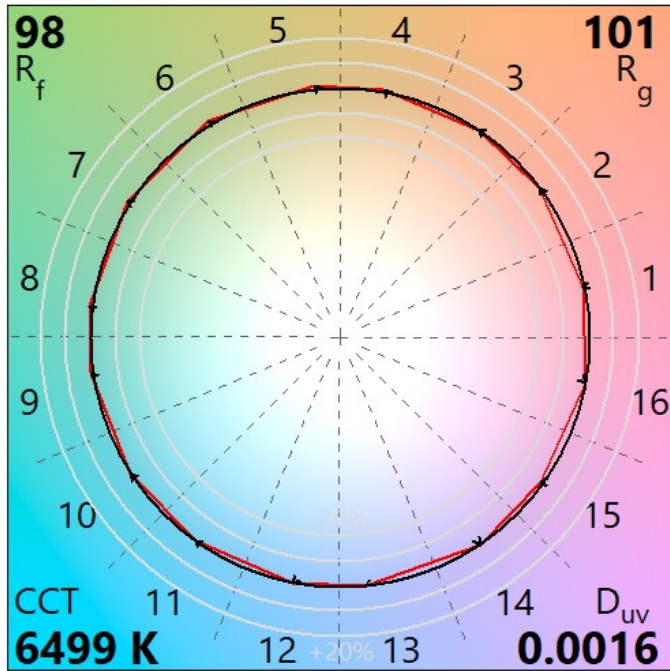

IES TM-30-18 Color Rendition Report

Source: LED

Manufacturer: Waveform Lighting

Date: June 10 2023

Model: ABSOLUTE SERIES 6500K

Notes:

x 0.3132
y 0.3264
u' 0.1992
v' 0.4670

CIE 13.3-1995
(CRI)
 R_a 99
 R_g 97

Colors are for visual orientation purposes only.