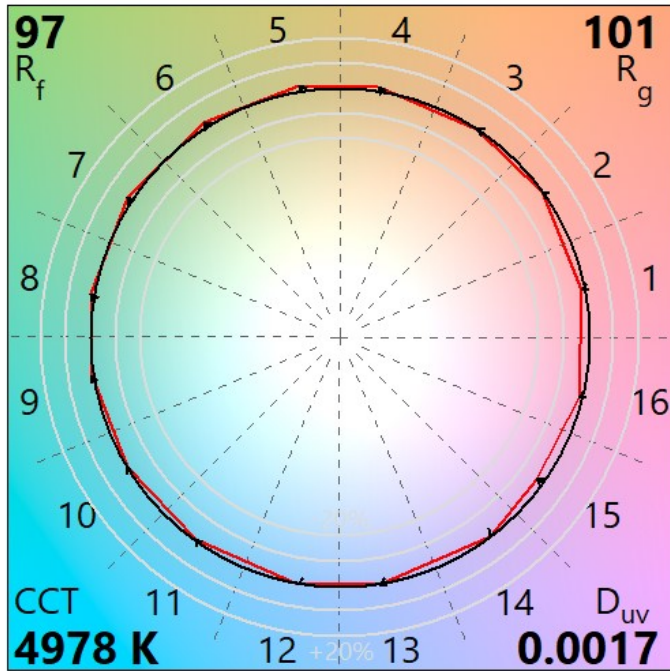

IES TM-30-18 Color Rendition Report

Source: LED

Manufacturer: Waveform Lighting

Date: June 10 2023

Model: ABSOLUTE SERIES 5000K

Notes:

x 0.3461
y 0.3557
u' 0.2105
v' 0.4868

CIE 13.3-1995
(CRI)
Ra 99
Rg 91

Colors are for visual orientation purposes only.