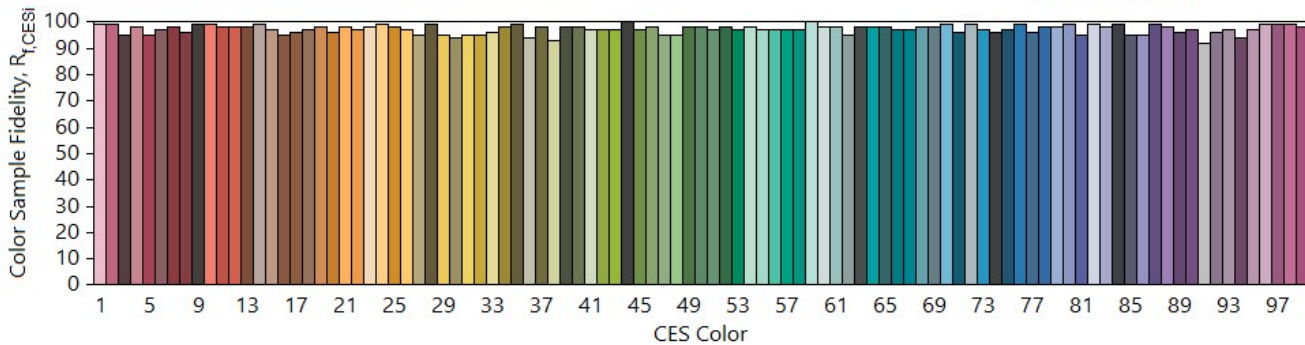

IES TM-30-18 Color Rendition Report

Source: LED

Manufacturer: Waveform Lighting

Date: June 10 2023

Model: ABSOLUTE SERIES 5000K

Notes:

x 0.3461
y 0.3557
u' 0.2105
v' 0.4868

CIE 13.3-1995
(CRI)
Ra 99
Rg 91

Colors are for visual orientation purposes only.