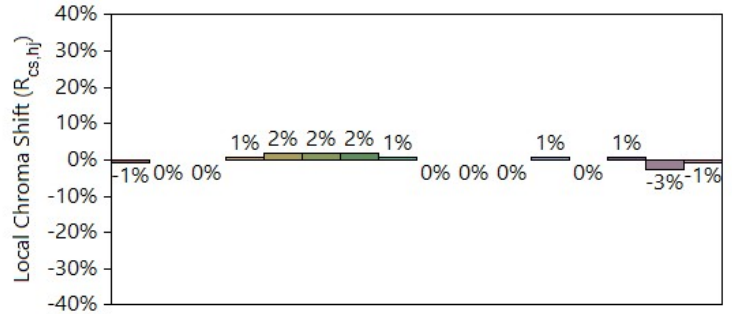

IES TM-30-18 Color Rendition Report

Source: LED

Manufacturer: Waveform Lighting

Date: June 10 2023

Model: ABSOLUTE SERIES 5000K

Notes:

x 0.3461
y 0.3557
u' 0.2105
v' 0.4868

CIE 13.3-1995
(CRI)
Ra 99
Rg 91

Colors are for visual orientation purposes only.