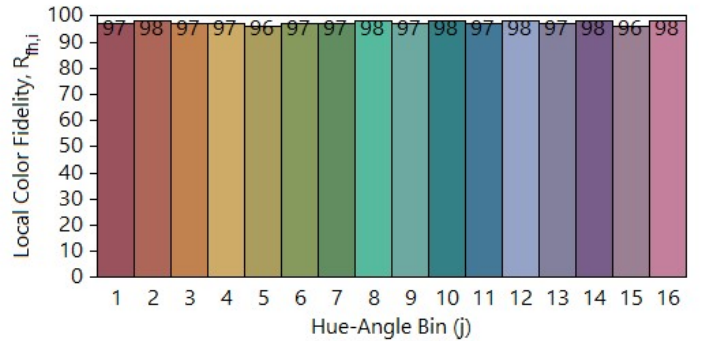

IES TM-30-18 Color Rendition Report

Source: LED

Manufacturer: Waveform Lighting

Date: June 10 2023

Model: ABSOLUTE SERIES 5000K

Notes:

x 0.3461
y 0.3557
u' 0.2105
v' 0.4868

CIE 13.3-1995
(CRI)
Ra 99
Rg 91

Colors are for visual orientation purposes only.