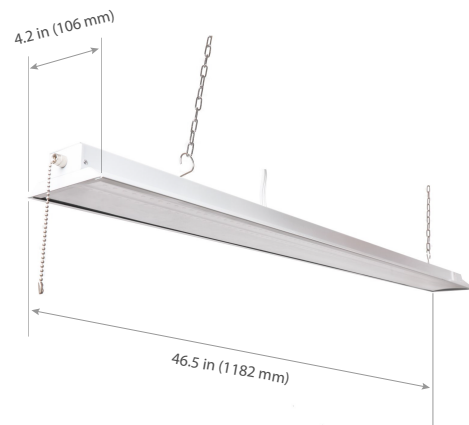

D50 Lighting™ 95 CRI LED shop light fixtures are integrated light fixtures that provide uniform, full spectrum light calibrated to the ISO 3664:2000 D50 daylight standard.

Each fixture is 4 feet long with its integrated LEDs emitting 4200 lumens of light output, allowing it to provide optimal brightness for color matching and other visually demanding tasks across more than 50 square feet.

Each fixture includes a pair of hook-chains that allow it to be hung from a range of ceiling surfaces. A pull-chain switch allows for easy on/off control.

As part of the D50 Lighting™ line of lighting products, these lighting fixtures are an excellent choice when seeking D50 daylight-calibrated light in a sleek and professional fixture style.

PRODUCT FEATURES

- Available in 5000K with D50 chromaticity
- 95+ CRI and R9 > 90
- Fixture includes integrated LED emitters; separate lamps not needed
- 4200 lumens (2x 32 watt fluorescent fixture equivalent)
- Hang from ceiling beams or trusses using including hanging chains and hooks
- Daisy-chain multiple fixtures together using included cord
- For indoor use only

MECHANICAL DIMENSIONS

ELECTRICAL SPECIFICATIONS

Input type:	AC line voltage
Input voltage:	120V AC, 50-60 Hz
Power consumption:	42 watts
Current draw:	390 mA
Power factor:	0.9+
Max daisy-chain:	8 fixtures

MECHANICAL SPECIFICATIONS

Length:	46.5 in (1182 mm)
Width:	4.2 in (106 mm)
Height:	1.7 in (43 mm)
Weight:	3.2 lbs (1.5 kg)
Power cord length:	60 in (1520 mm)
Hanging chain length:	11.8 in (300 mm)
Distance between chains:	33.1 in (840 mm)

PHOTOMETRIC SPECIFICATIONS

Light output:	4200 lumens
CCT:	5000K ± 150K
5000K Duv:	0.0015 ± 0.0015
CIE 1931 xy:	(0.3455, 0.3548)
CIE 1976 u'10 v'10:	(0.2102, 0.4889) ± 0.0025
Beam angle:	120°
CRI Ra:	95+
CRI R9:	90+
TM-30-15 Rf/Rg:	90+/100