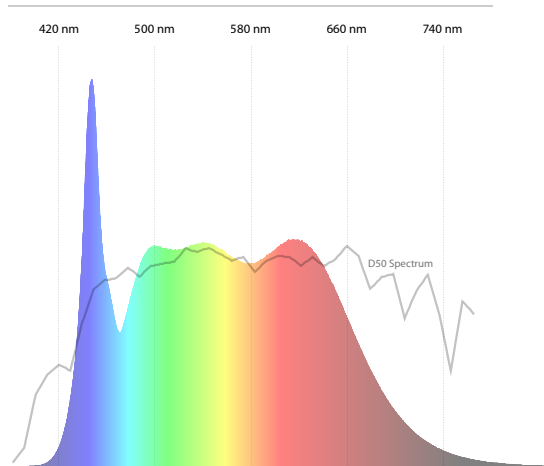

SPECTRAL POWER DISTRIBUTION