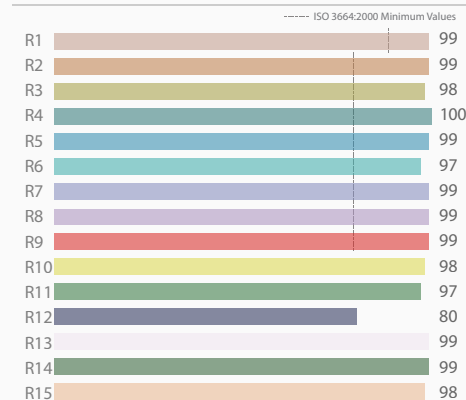

EXTENDED CRI VALUES (TYPICAL)