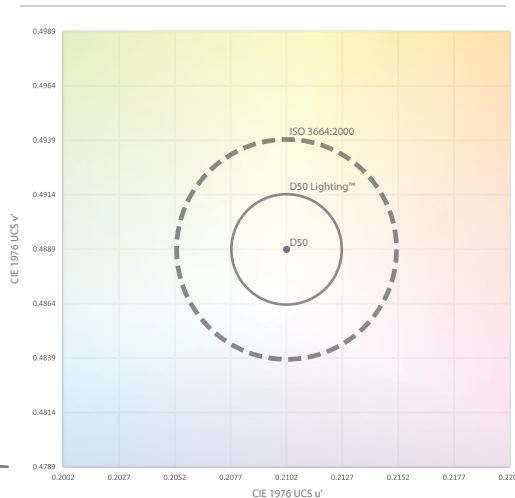

CHROMATICITY / COLOR POINT

Where and how do I install these light fixtures?

These shop light fixtures are designed to be hung from ceilings and above work areas using the included hanging chains and hooks. Each fixture includes a 5-ft power cord that plugs directly into 3-prong wall outlets. Each fixture also includes a power outlet so that up to 8 fixtures can be linked together from a single power outlet.

FLICKER METRICS

Flicker (%):	<2%
Flicker index:	<0.02
Flicker frequency:	120 Hz

For reference, incandescent bulbs typically exhibit 12% flicker, a flicker index value of 0.03, and a flicker frequency of 120 Hz.

LIFETIME INFORMATION

Warranty period:	36 months (3 years)
Lifetime (L90):	25,000 hours

PART NUMBERS AND ORDERING

D50 5000K	4025.50

CERTIFICATIONS

CONFORMS TO UL STD. 153
CERTIFIED TO CSA STD. C22.2 No. 250.4
CAUTION: RISK OF ELECTRICAL SHOCK OR FIRE. USE ONLY ON 15 AMP MAXIMUM BRANCH CIRCUIT.

PRODUCT LIMITATIONS

- **NOT DIMMABLE** - this lamp is not compatible with wall-dimmers. Do not install this product in any lamp or fixture that is connected to a dimmer circuit, as this may lead to undesirable lighting effects such as flickering or flashing, premature failure, or fire and electrical shock risk.
- **DRY LOCATION ONLY** - this lamp is for dry location use only, and should not be exposed directly to water or moisture. It should not be used outdoors, or in damp locations where ambient moisture is present such as bathrooms and covered outdoor areas.