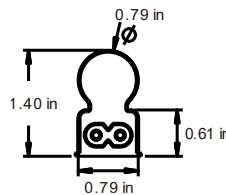

PHOTOMETRIC SPECIFICATIONS

Light output (2 ft):	900 lumens	CRI Ra:	95+
Light output (4 ft):	1800 lumens	CRI R9:	90+
Luminous efficacy:	100 lm/W	TM-30-15 R_f/ R_g:	90+/100
Light distribution:	320 degrees		

Download full photometric reports at <https://www.waveformlighting.com/photometrics>

ELECTRICAL SPECIFICATIONS

Fixture connection:	Two-prong US-style plug / C8 plug
Power:	9 watts (2-ft) / 18 watts (4-ft)
Input voltage:	120 – 277V AC
Input frequency:	50 – 60 Hz
Power factor:	0.9
Dimmer compatible?	No

MECHANICAL SPECIFICATIONS

Length:	19.7 in (500 mm) / 43.3 in (1100 mm)
Diameter / Width:	0.79 in (20 mm)
Lamp material:	Polycarbonate

PART NUMBERS AND ORDERING

D50 5000K / 2-ft	4026.50.2F
D50 5000K / 4-ft	4026.50.4F

MECHANICAL DRAWING & DIMENSIONS

Daisy-Chaining Using Cable

Daisy-Chaining Using Integrated Plugs

Fixture Ends with Integrated Plugs

Fixture End with Plug-in Cord

INCLUDED ACCESSORIES

Power Cord (1 pcs)
Length: 12 inches (30 cm)